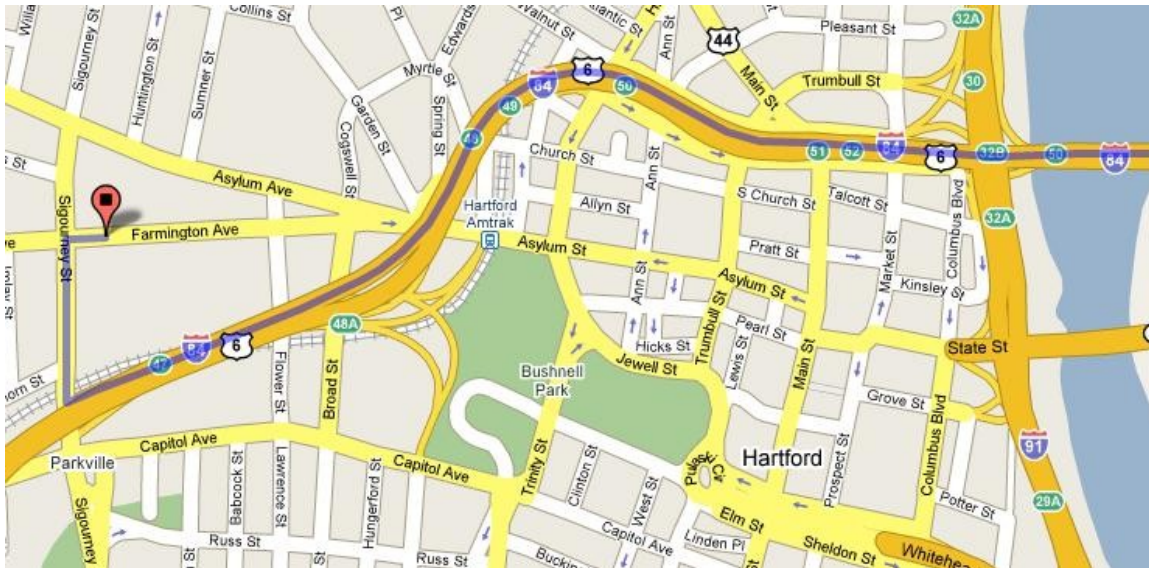

Directions to Trinity Episcopal Church

From the south:

Take Route 91 northbound. Take exit 32A (a left exit) from Route 91 to Route 84 westbound. Once on Route 84, take exit 47 (Sigourney Street). At the end of the exit ramp, turn right onto Sigourney Street. Proceed to the fourth traffic light and turn right onto Farmington Avenue. The entrance to the Trinity's parking lot is the second driveway on your left, just past Ahern's Funeral Home. You may also park in Ahern's parking lot, which can be entered either from Sigourney Street or directly from the church lot. On-street parking is also permitted except where prohibited by posted signs.

From the north:

Take Route 91 southbound to Route 84 westbound (exit 32A). Once on Route 84, take exit 47 (Sigourney Street). At the end of the exit ramp, turn right onto Sigourney Street. Proceed to the fourth traffic light and turn right onto Farmington Avenue. The entrance to the Trinity's parking lot is the second driveway on your left, just past Ahern's Funeral Home. You may also park in Ahern's parking lot, which can be entered either from Sigourney Street or directly from the church lot. On-street parking is also permitted except where prohibited by posted signs.

From the West:

Take Route 84 westbound to exit 47 (Sigourney Street). At the end of the exit ramp, turn right onto Sigourney Street. Proceed to the fourth traffic light and turn right onto Farmington Avenue. The entrance to the Trinity's parking lot is the second driveway on your left, just past Ahern's Funeral Home. You may also park in Ahern's parking lot, which can be entered either from Sigourney Street or directly from the church lot. On-street parking is also permitted except where prohibited by posted signs.